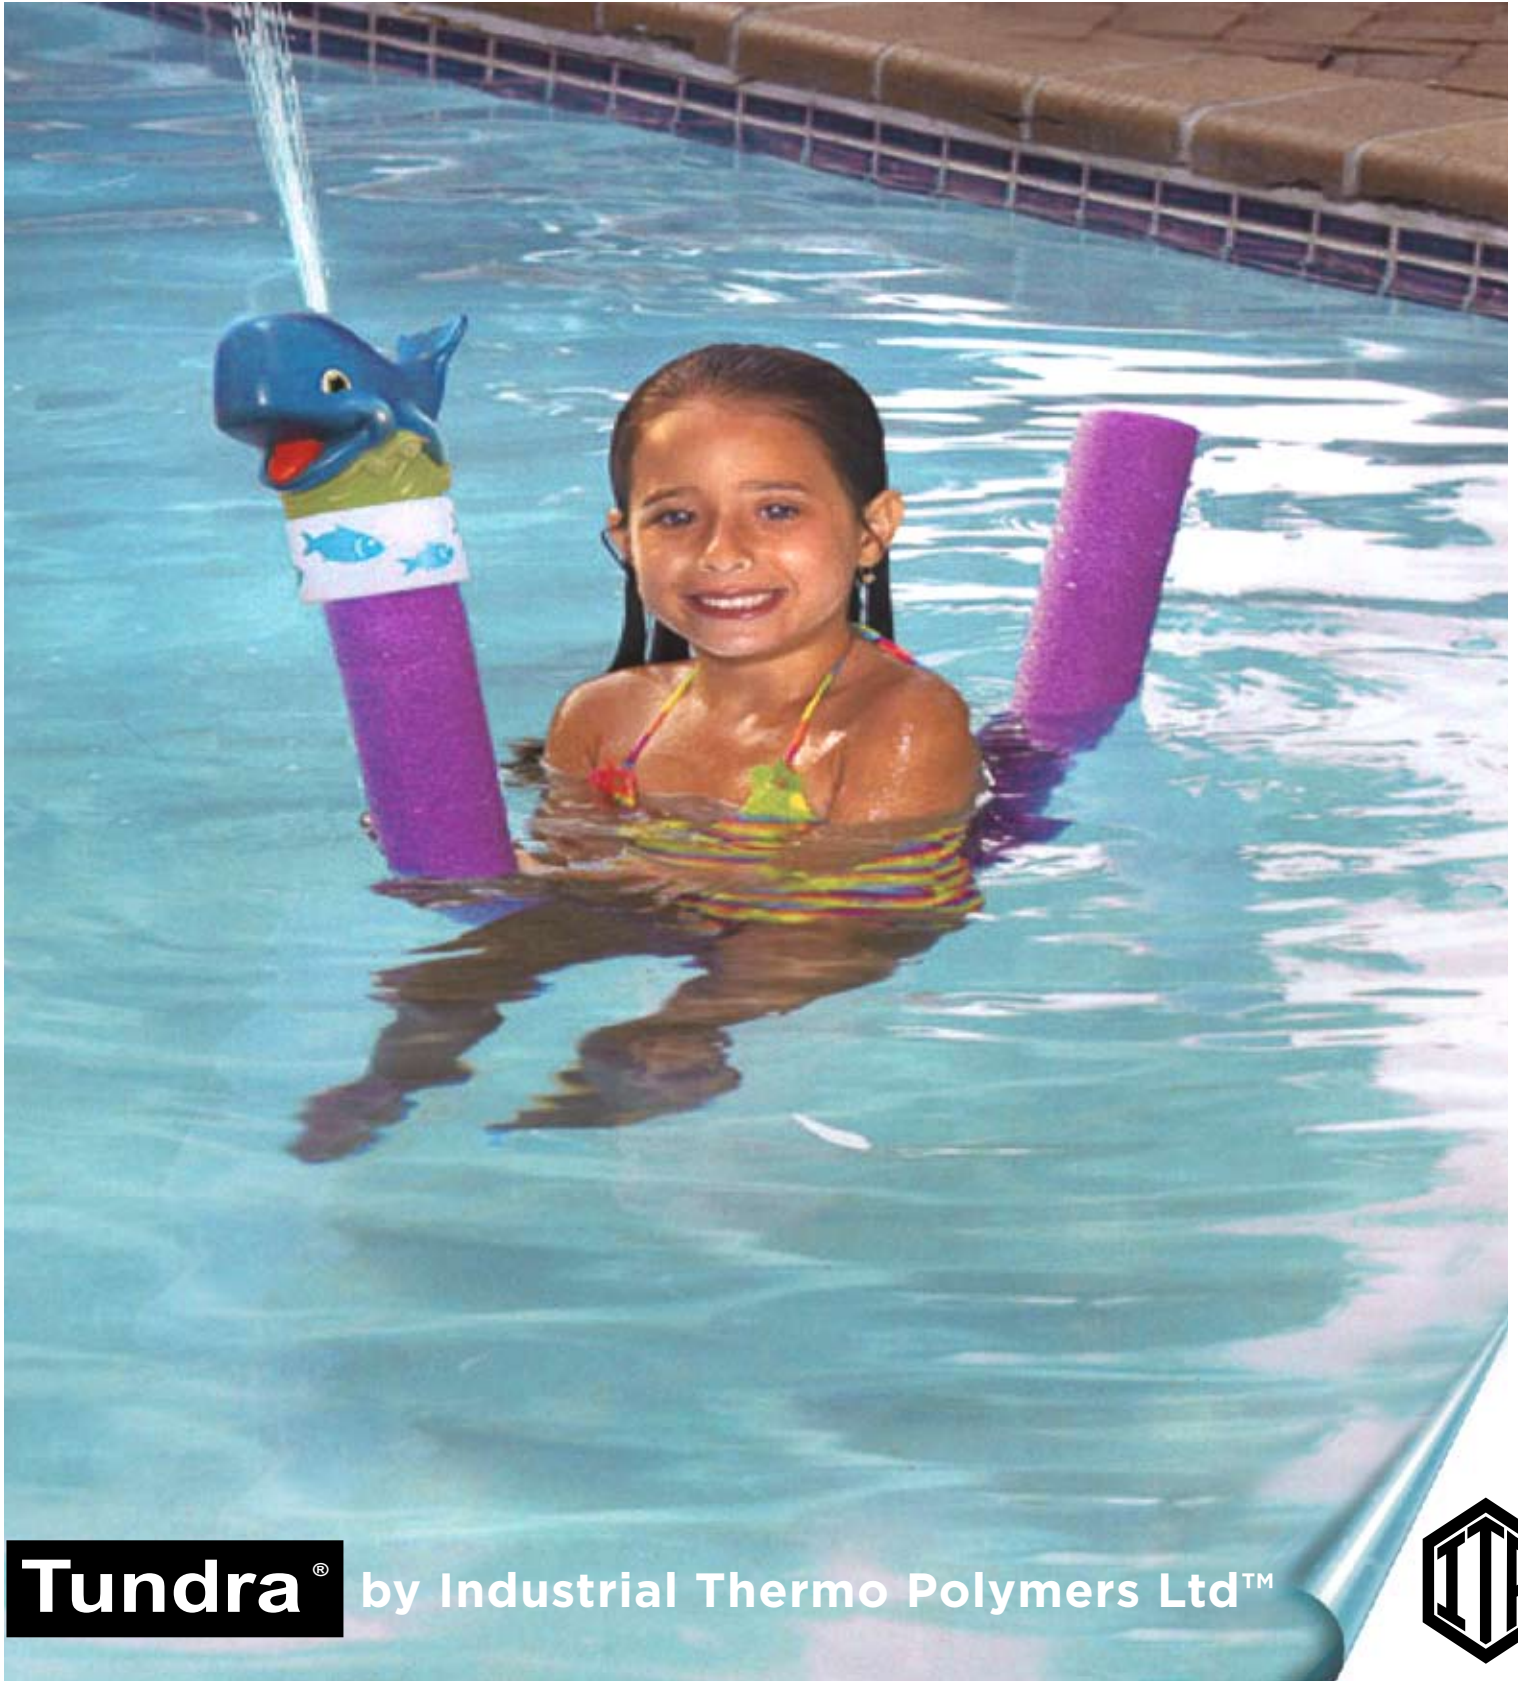

SQUIRTY HEAD NOODLE

18 PACK

Tundra® by Industrial Thermo Polymers Ltd™

WFSQRT018TUO

Made in Canada.

SPECIFICATIONS

18 Noodles per carton

Weight: 20lbs. per carton