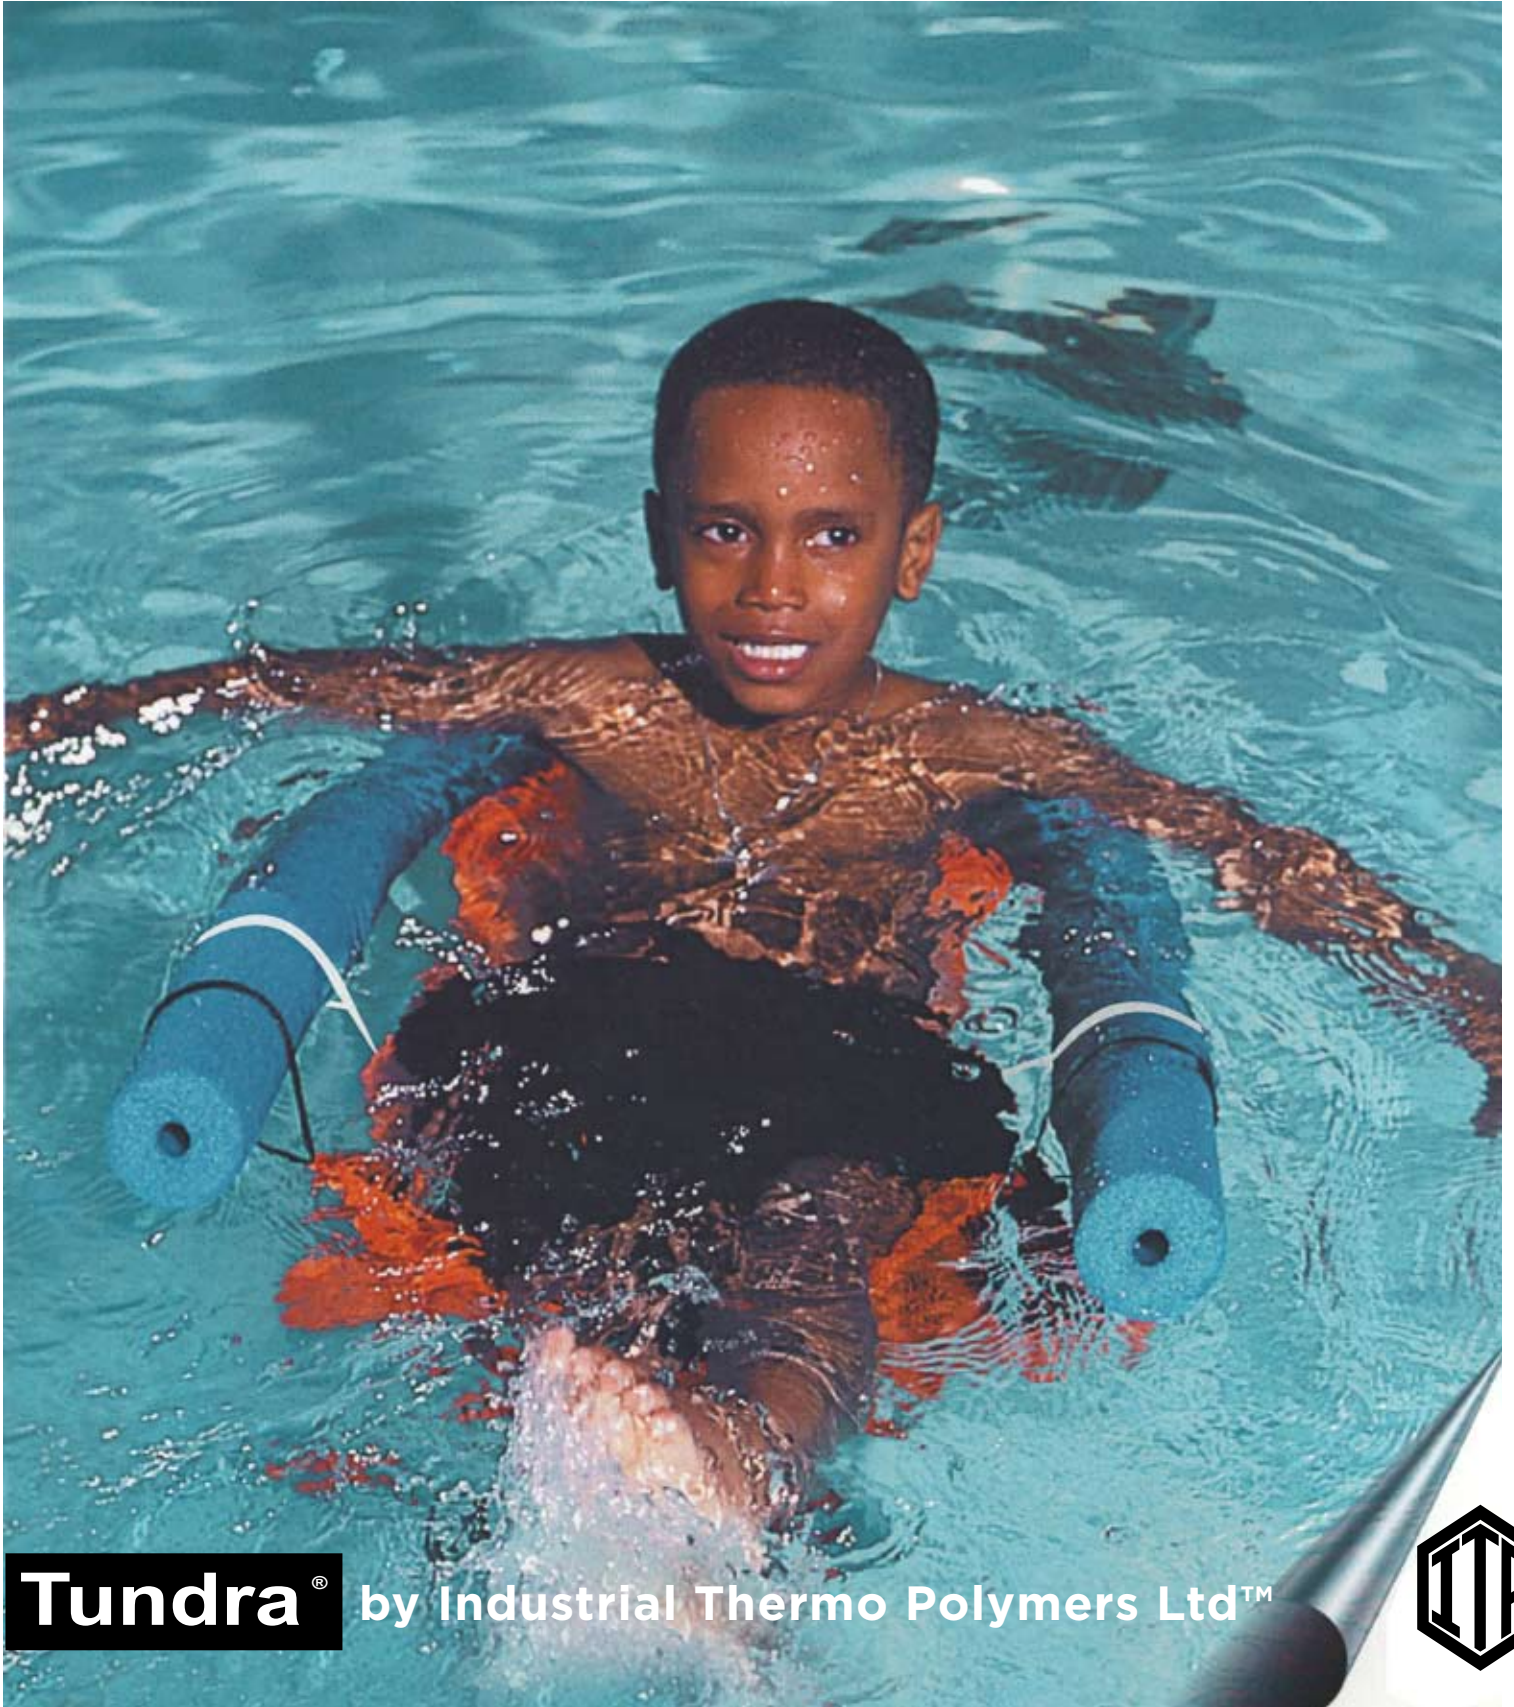

BIG BOSS & CHAIR COMBO

18 PACK

Tundra® by Industrial Thermo Polymers Ltd™

WFWLMCH18TUO

Quick and easy to merchandise!

The perfect noodle-to-chair ration means you'll always sell the right mix!

Rugged Constructions means happy customers!